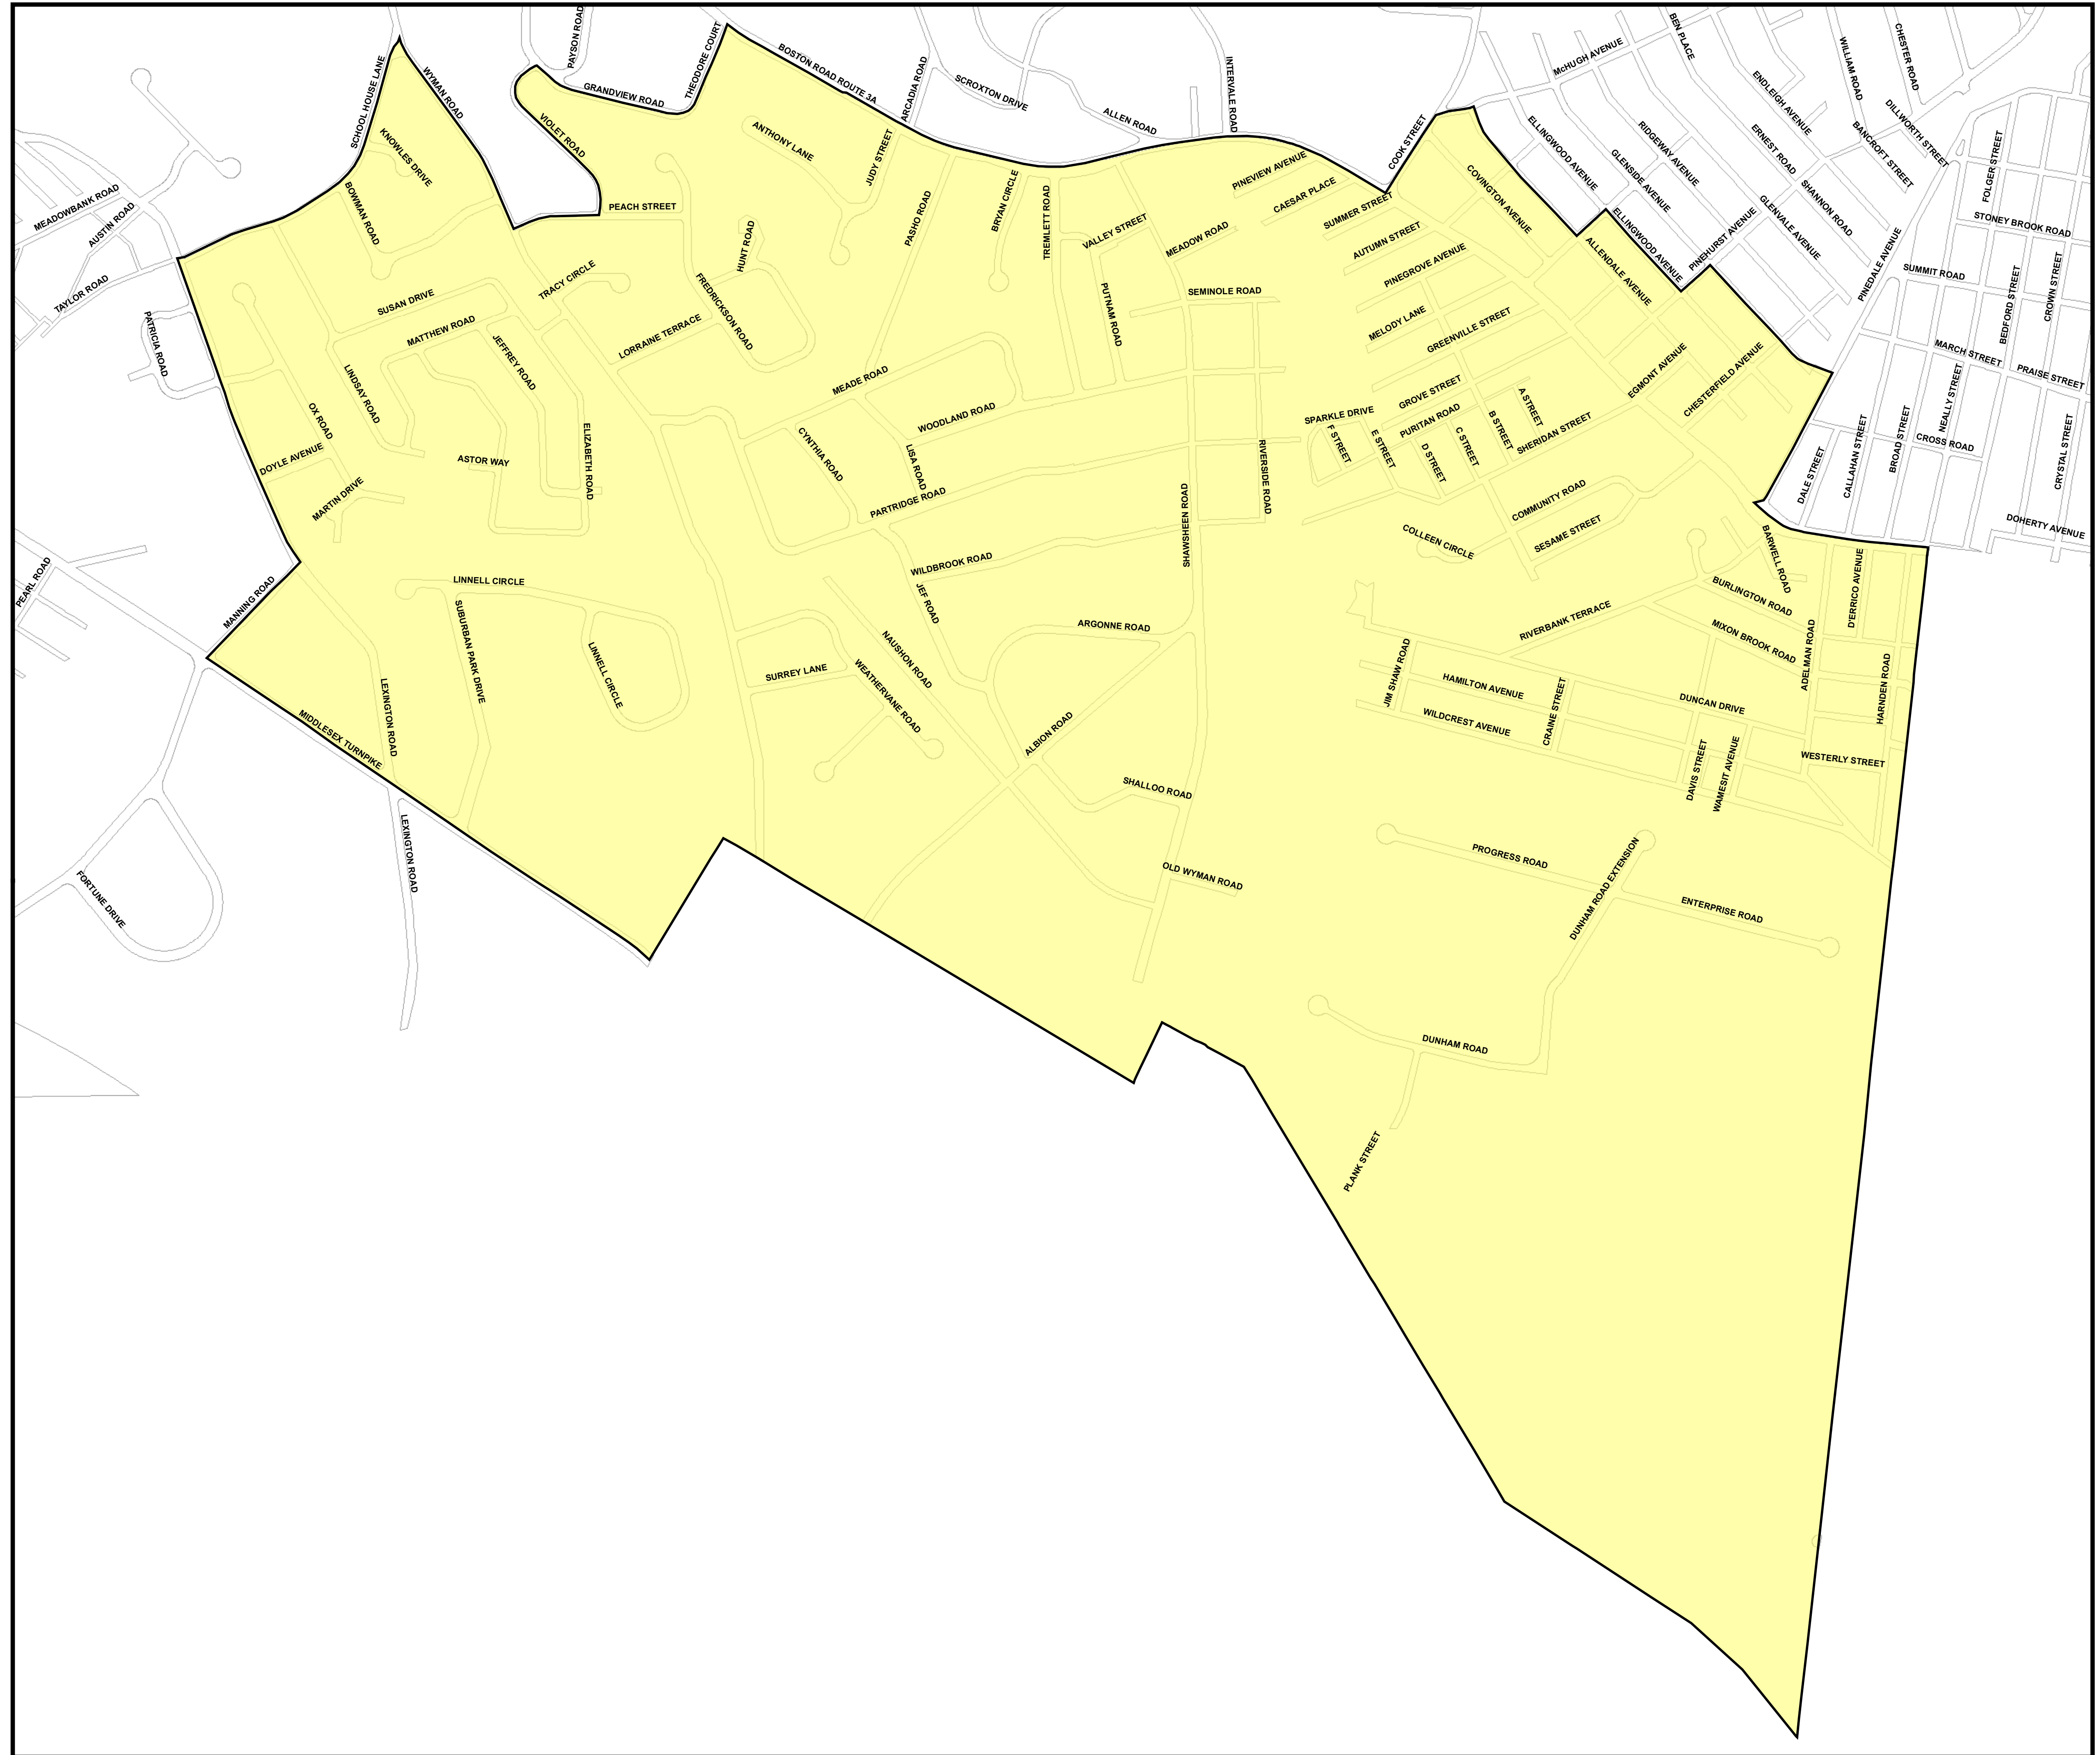

The Town of Billerica, Massachusetts

Map prepared by Town of Billerica, Department of Public Works,
Engineering Division, GIS Department - December 2021

Population is based on the official U.S. 2010 & 2020 Census block-level data.

Precinct 9

Precinct/ Ward		Population		Variance	
		2010	2020	+/-	2020
1		3,524	3,381	-143	-3.68
2		3,585	3,539	-46	0.83
3		3,680	3,647	-33	3.90
4		3,718	3,676	-42	4.73
5		3,548	3,671	+123	4.59
6		3,755	3,403	-352	-3.05
7		3,575	3,391	-184	-3.39
8		3,794	3,339	-455	-4.87
9		3,552	3,674	+122	4.67
10		3,726	3,676	-50	4.73
11		3,786	3,337	-449	-4.93
12 (New)		N/A	3,385	+3,385	-3.56
Total Population		40,243	42,119	+1,876	

2020		
Minimum 5%	Target Population	Maximum 5%
3,334	3,510	3,686