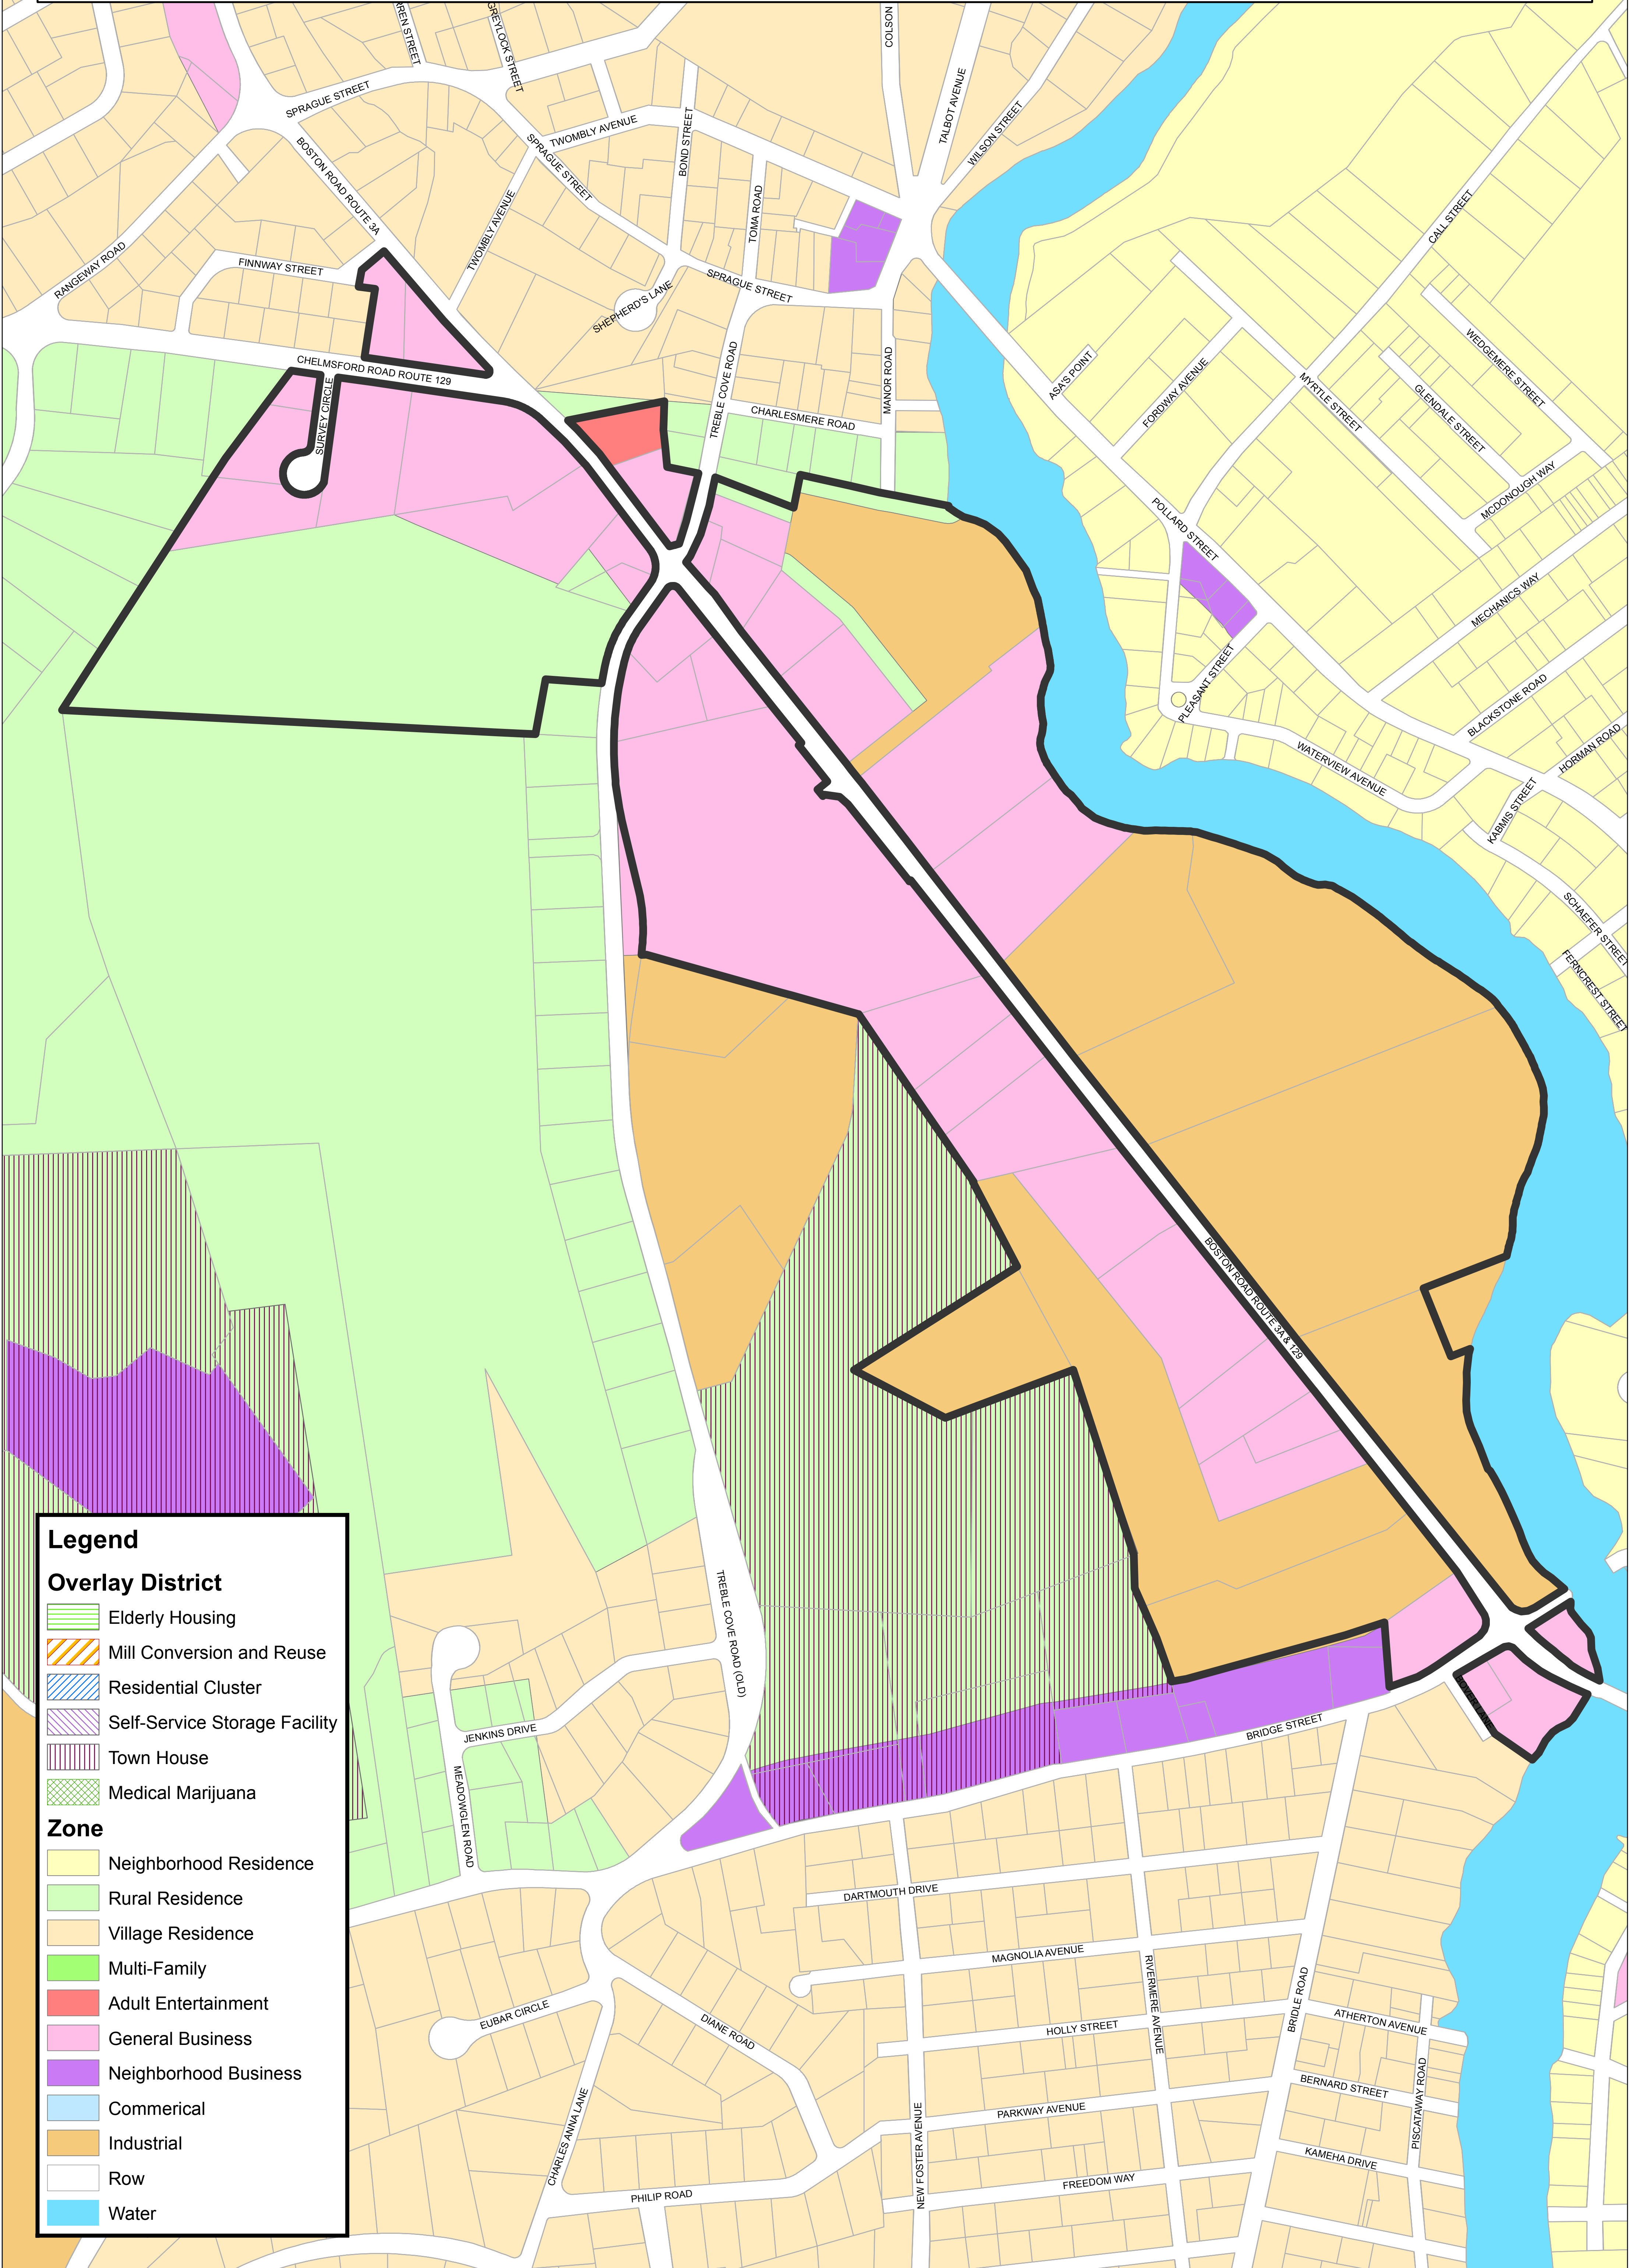

Planned Unit Development-G Location #2: Map

Legend

Overlay District

- Elderly Housing
- Mill Conversion and Reuse
- Residential Cluster
- Self-Service Storage Facility
- Town House
- Medical Marijuana

Zone

- Neighborhood Residence
- Rural Residence
- Village Residence
- Multi-Family
- Adult Entertainment
- General Business
- Neighborhood Business
- Commerical
- Industrial
- Row
- Water