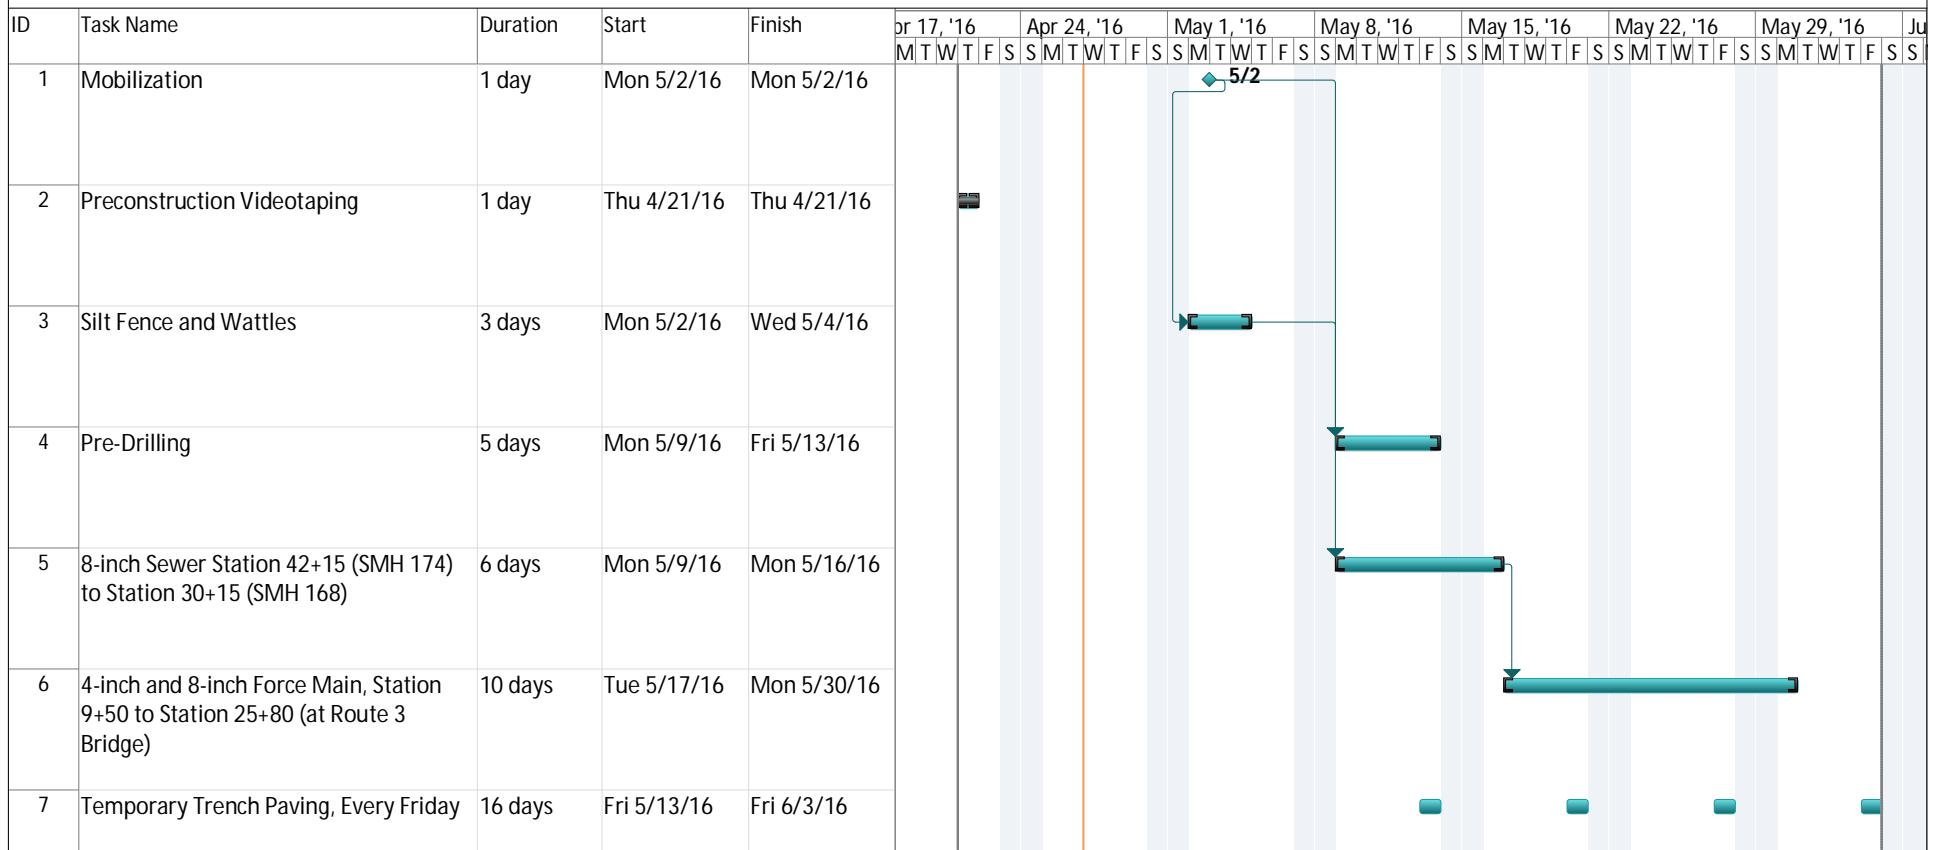

Offset Sewer Extension Aspen Apartment
 Billerica, Massachusetts
 Preliminary Schedule

Albanese Brothers Inc. Date: Wed 4/27/16	Task		External Milestone		Manual Summary Rollup	
	Split		Inactive Task		Manual Summary	
	Milestone		Inactive Milestone		Start-only	
	Summary		Inactive Summary		Finish-only	
	Project Summary		Manual Task		Deadline	
	External Tasks		Duration-only		Progress	